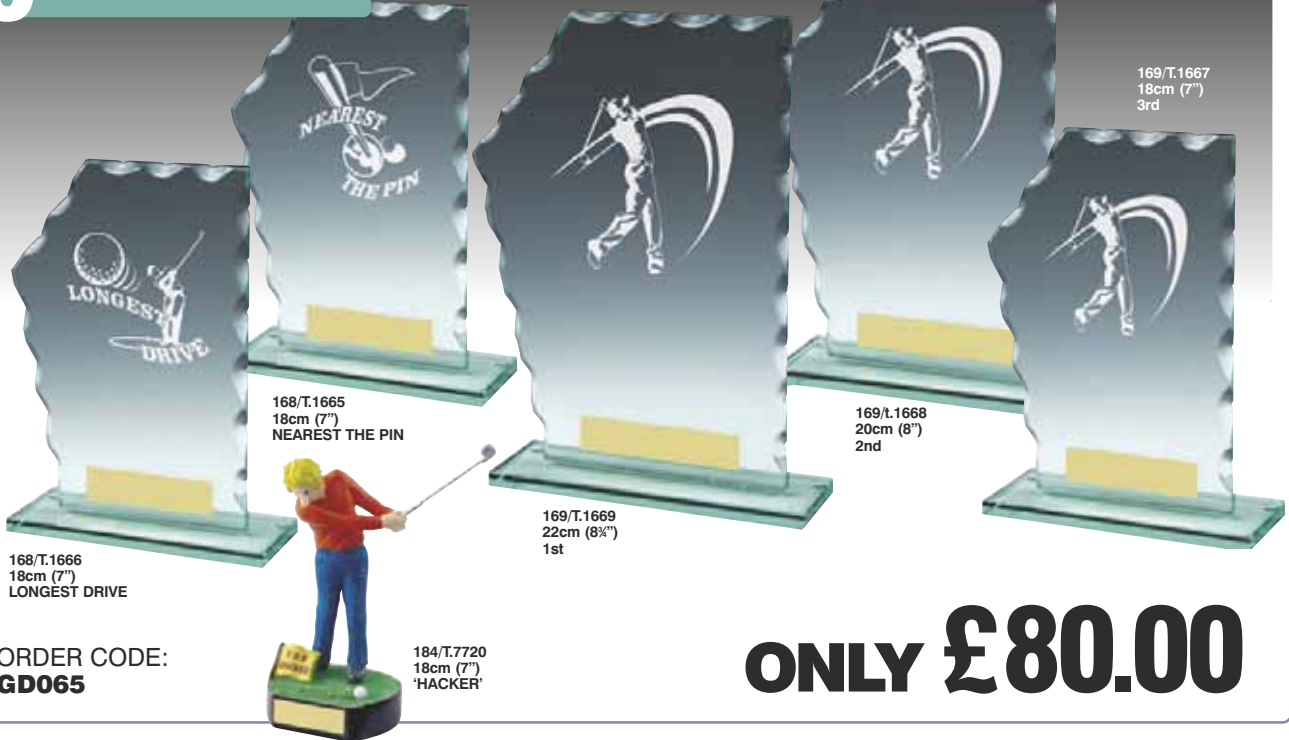

Golf Awards PACKAGES

SAVING OVER
10%
OFF 2013 CATALOGUE PRICES

190

GOLF PACKAGE A

6 SPECIAL AWARDS

ORDER CODE:
GD065

ONLY £80.00